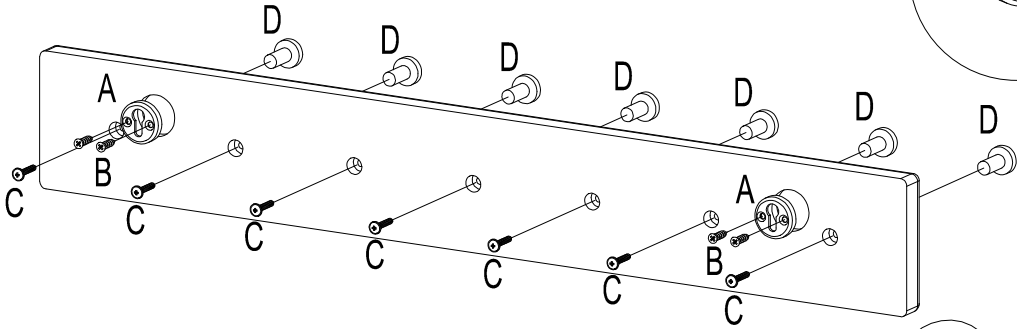

30 min

EAC

No	Size/MaB (mm)	Qty	✓
1M	700x100x24	1	

1

1M

2